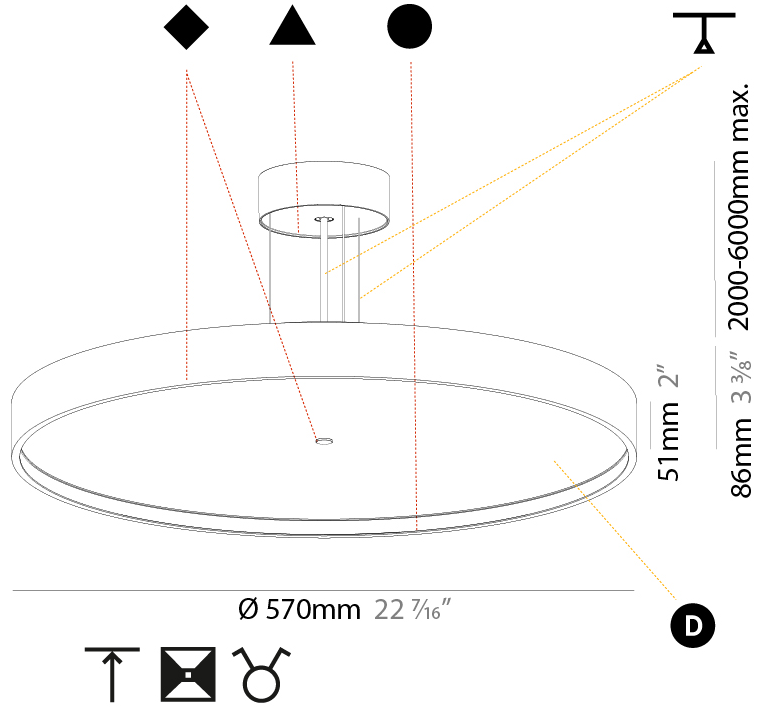

GENERAL

Series: Sign Diva
Subseries: Sign Diva Korona
Brand: Prolicht
Division: Architectural
Mounting Type: Suspension
Mounting Location: Ceiling
Subcategory: Pendant

PHYSICAL

Shape: Round
Diameter (mm): 570
Diameter (in): 22 7/16
Height (mm): 86
Height (in): 3 3/8
Light Distribution: Direct / Indirect
Weight (kg): 8.812
Weight (lbs): 19.43
Diffuser: PMMA - Opal / Micro-Prism / Sparkling Secret / Vintage Industrial
Fixture Finish: SSR / BKV / CWI / CRY / HAB / UFT / ITA / RUA / FTG / MYG / LOD / PUS / FRO / FUP / KIA / POP / BLS / SPG / MEY / GOH / GUM / CHC / COM / ABZ / JAG / OBR / MOS / ROR
Fixture Material: Extruded Aluminum / Steel
Cable Details: 2,000mm/78 3/4" or 6,000mm/236 1/4" Transparent Cable

ELECTRICAL

Lamp Type: LED (Zhaga Standard)
Input Wattage (W): 67
Total Output Wattage (W): 60.9
Dimming: Tri-Mode (Non-Dimming and Phase Dimming (120Vac only) and 0-10V Dimming)
Driver Included: Yes
Driver Location: Integrated
Driver Type: Constant Current - Universal
Driver Class: Class 2
Input Voltage (V): 120 - 277
Constant Current (MA): 350

LED

Color Temperature (°K): 2700 / 3000 / 3500 / 4000
Max. Delivered Lumen (lm): 6632 / 6728 / 6812 / 6951
Nominal Lumen (lm): 9097 / 9229 / 9344 / 9535
CRI: >90 CRI
Lamp Life (hrs): 50000

OPTICAL

RATINGS AND CERTIFICATIONS

Certified By: Certified for North American Standards
IP rating: IP20

A

D